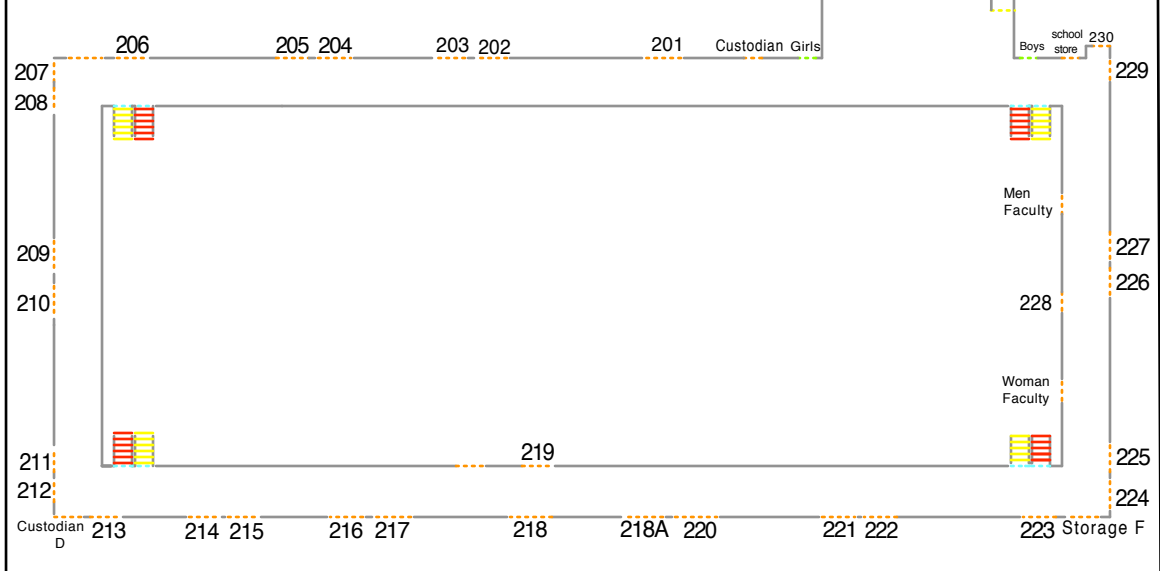

Parking Lot

Court Yard

Elevator

Port C

Port B

Port A

Parking Lot

Auditorium

Gym

---Legend---

- = School door/exit
- = Boys or Girls Bathroom
- = Inside doors
- = Elevator
- ▭ = Auditorium seats
- ▭ = Upstair
- ▭ = Downstair
- = Classrooms